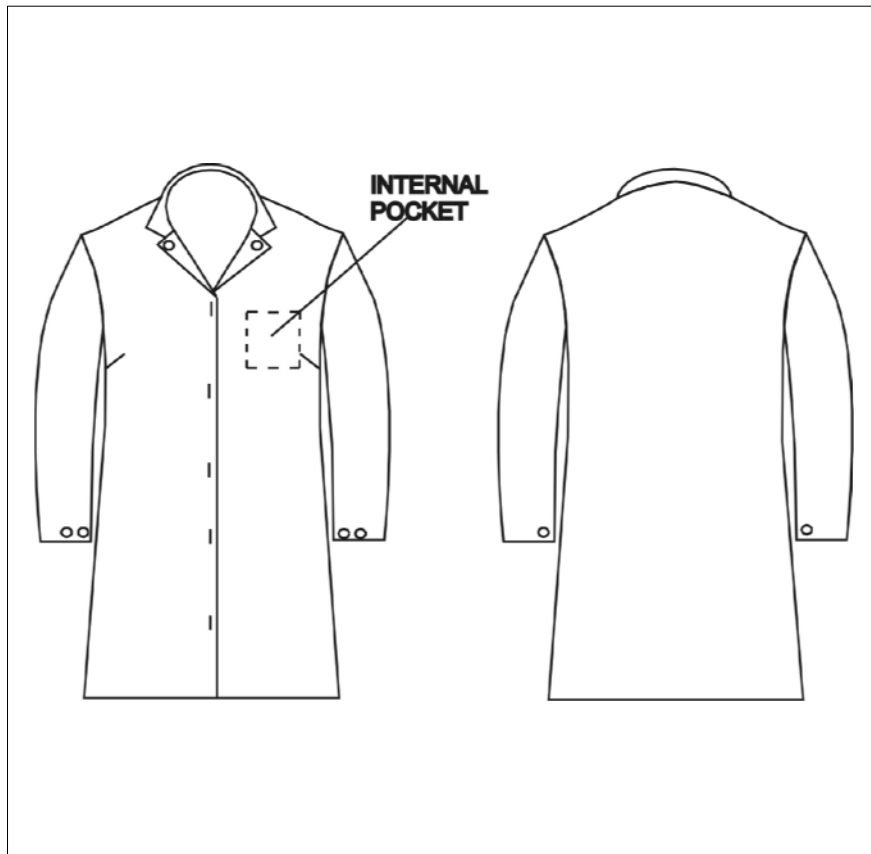

Style 045 - Ladies Food Trade Coat

Description: Concealed stud front fastening
One inside breast pocket
Adjustable stud fastened sleeves
Plain back

Fabric: Klopman Superbandmaster 210g/m2 Polyester Cotton

Stock Colours: Super White
(Other Colours Made To Order)

Specification

Stock Size Range - 084 to 132

Order Size	92	96	100	104	108	112	116	120	124	128	132
Bust	102	106	110	114	118	122	126	130	134	138	142
X-Back	38	39	40	41	42	43	44	45	46	47	48
Sleeve C/Back	75	75.5	76	76.5	77	77.5	78	78.5	79	79.5	80
Length	107	107	107	107	107	107	107	107	107	107	107