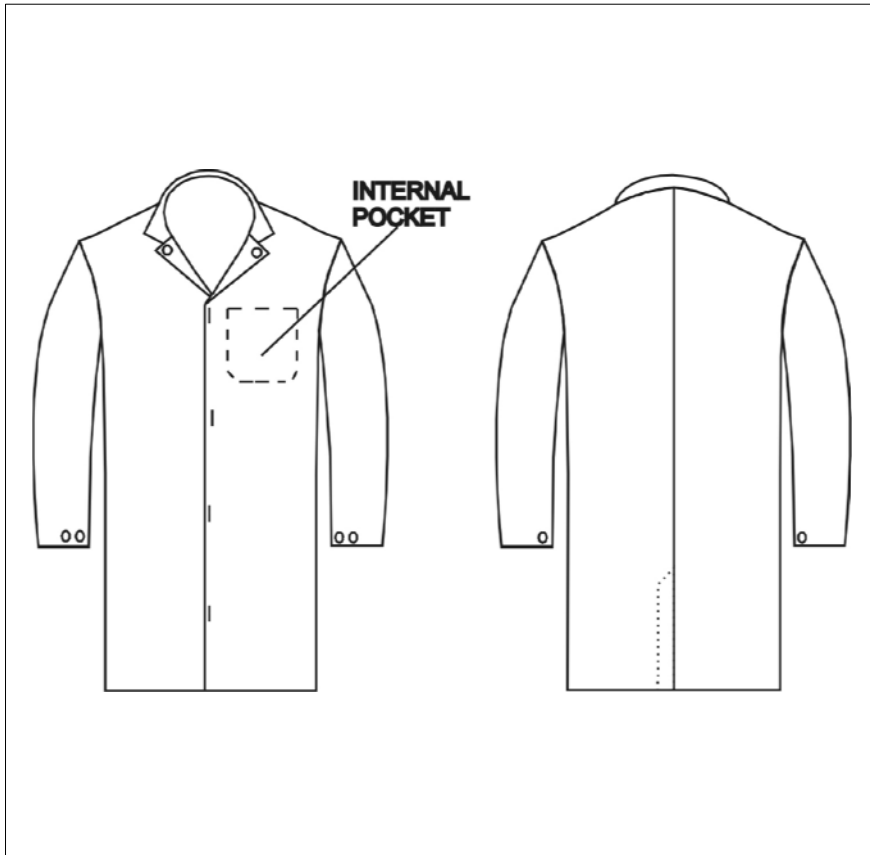

## Style 044 - Men's Food Trade Coat

**Description:** Concealed stud front fastening  
One inside breast pocket  
Adjustable stud fastened sleeves  
Centre back vent  
Regular length 100cm  
Tall length 107cm

**Fabric:** Klopman Superbandmaster 210g/m2 Polyester Cotton - Super White  
Carrington Teredo 195g/m2 Polyester Cotton - Colours

**Stock Colours:** Navy, Royal, Super White  
(Other Colours Made To Order)

# Specification

Available in both regular and tall fit

Stock Size Range - 092 to 136

ORDER SIZE	92	96	100	104	108	112	116	120	124	128	132
Chest	104	108	112	116	120	124	128	132	136	140	144
X-Back	43	44	45	46	47	48	49	50	51	52	53
Sleeve C/Back	82.5	83	83.5	84	84.5	85	85.5	86	86.5	87	87.5
Length	100	100	100	100	100	100	100	100	100	100	100