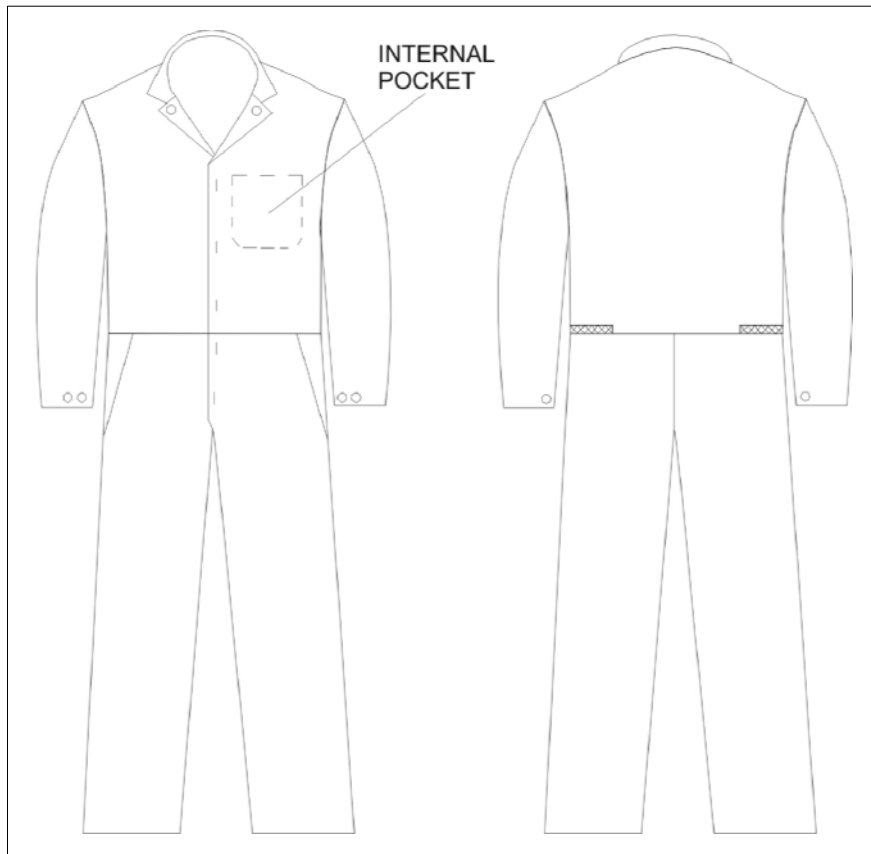

Style 043 - Food Trade Boilersuit

Description: Concealed stud front fastening
One inside breast pocket
Two swing pockets with access
Slight elastication at waist
Adjustable stud fastened sleeves
Regular length 75cm
Tall length 79cm

Fabric: Klopman Indestructible 245g/m² Polyester Cotton - Super White
Carrington Tomboy 245g/m² Polyester Cotton - Colours

Stock Colours: Navy, Royal, Super White
(Other Colours Made To Order)

Specification

Available in both regular and tall fit

Stock Size Range - 092 to 144

ORDER SIZE	92	96	100	104	108	112	116	120	124	128	132
Chest	106	110	114	118	122	126	130	134	138	142	146
X-Back	42	43	44	45	46	47	48	49	50	51	52
Neck To Crotch	92	93	94	95	96	97	98	99	100	101	102
Inside Leg	75	75	75	75	75	75	75	75	75	75	75
Sleeve C/Back	80	80.5	81	81.5	82	82.5	83	83.5	84	84.5	85